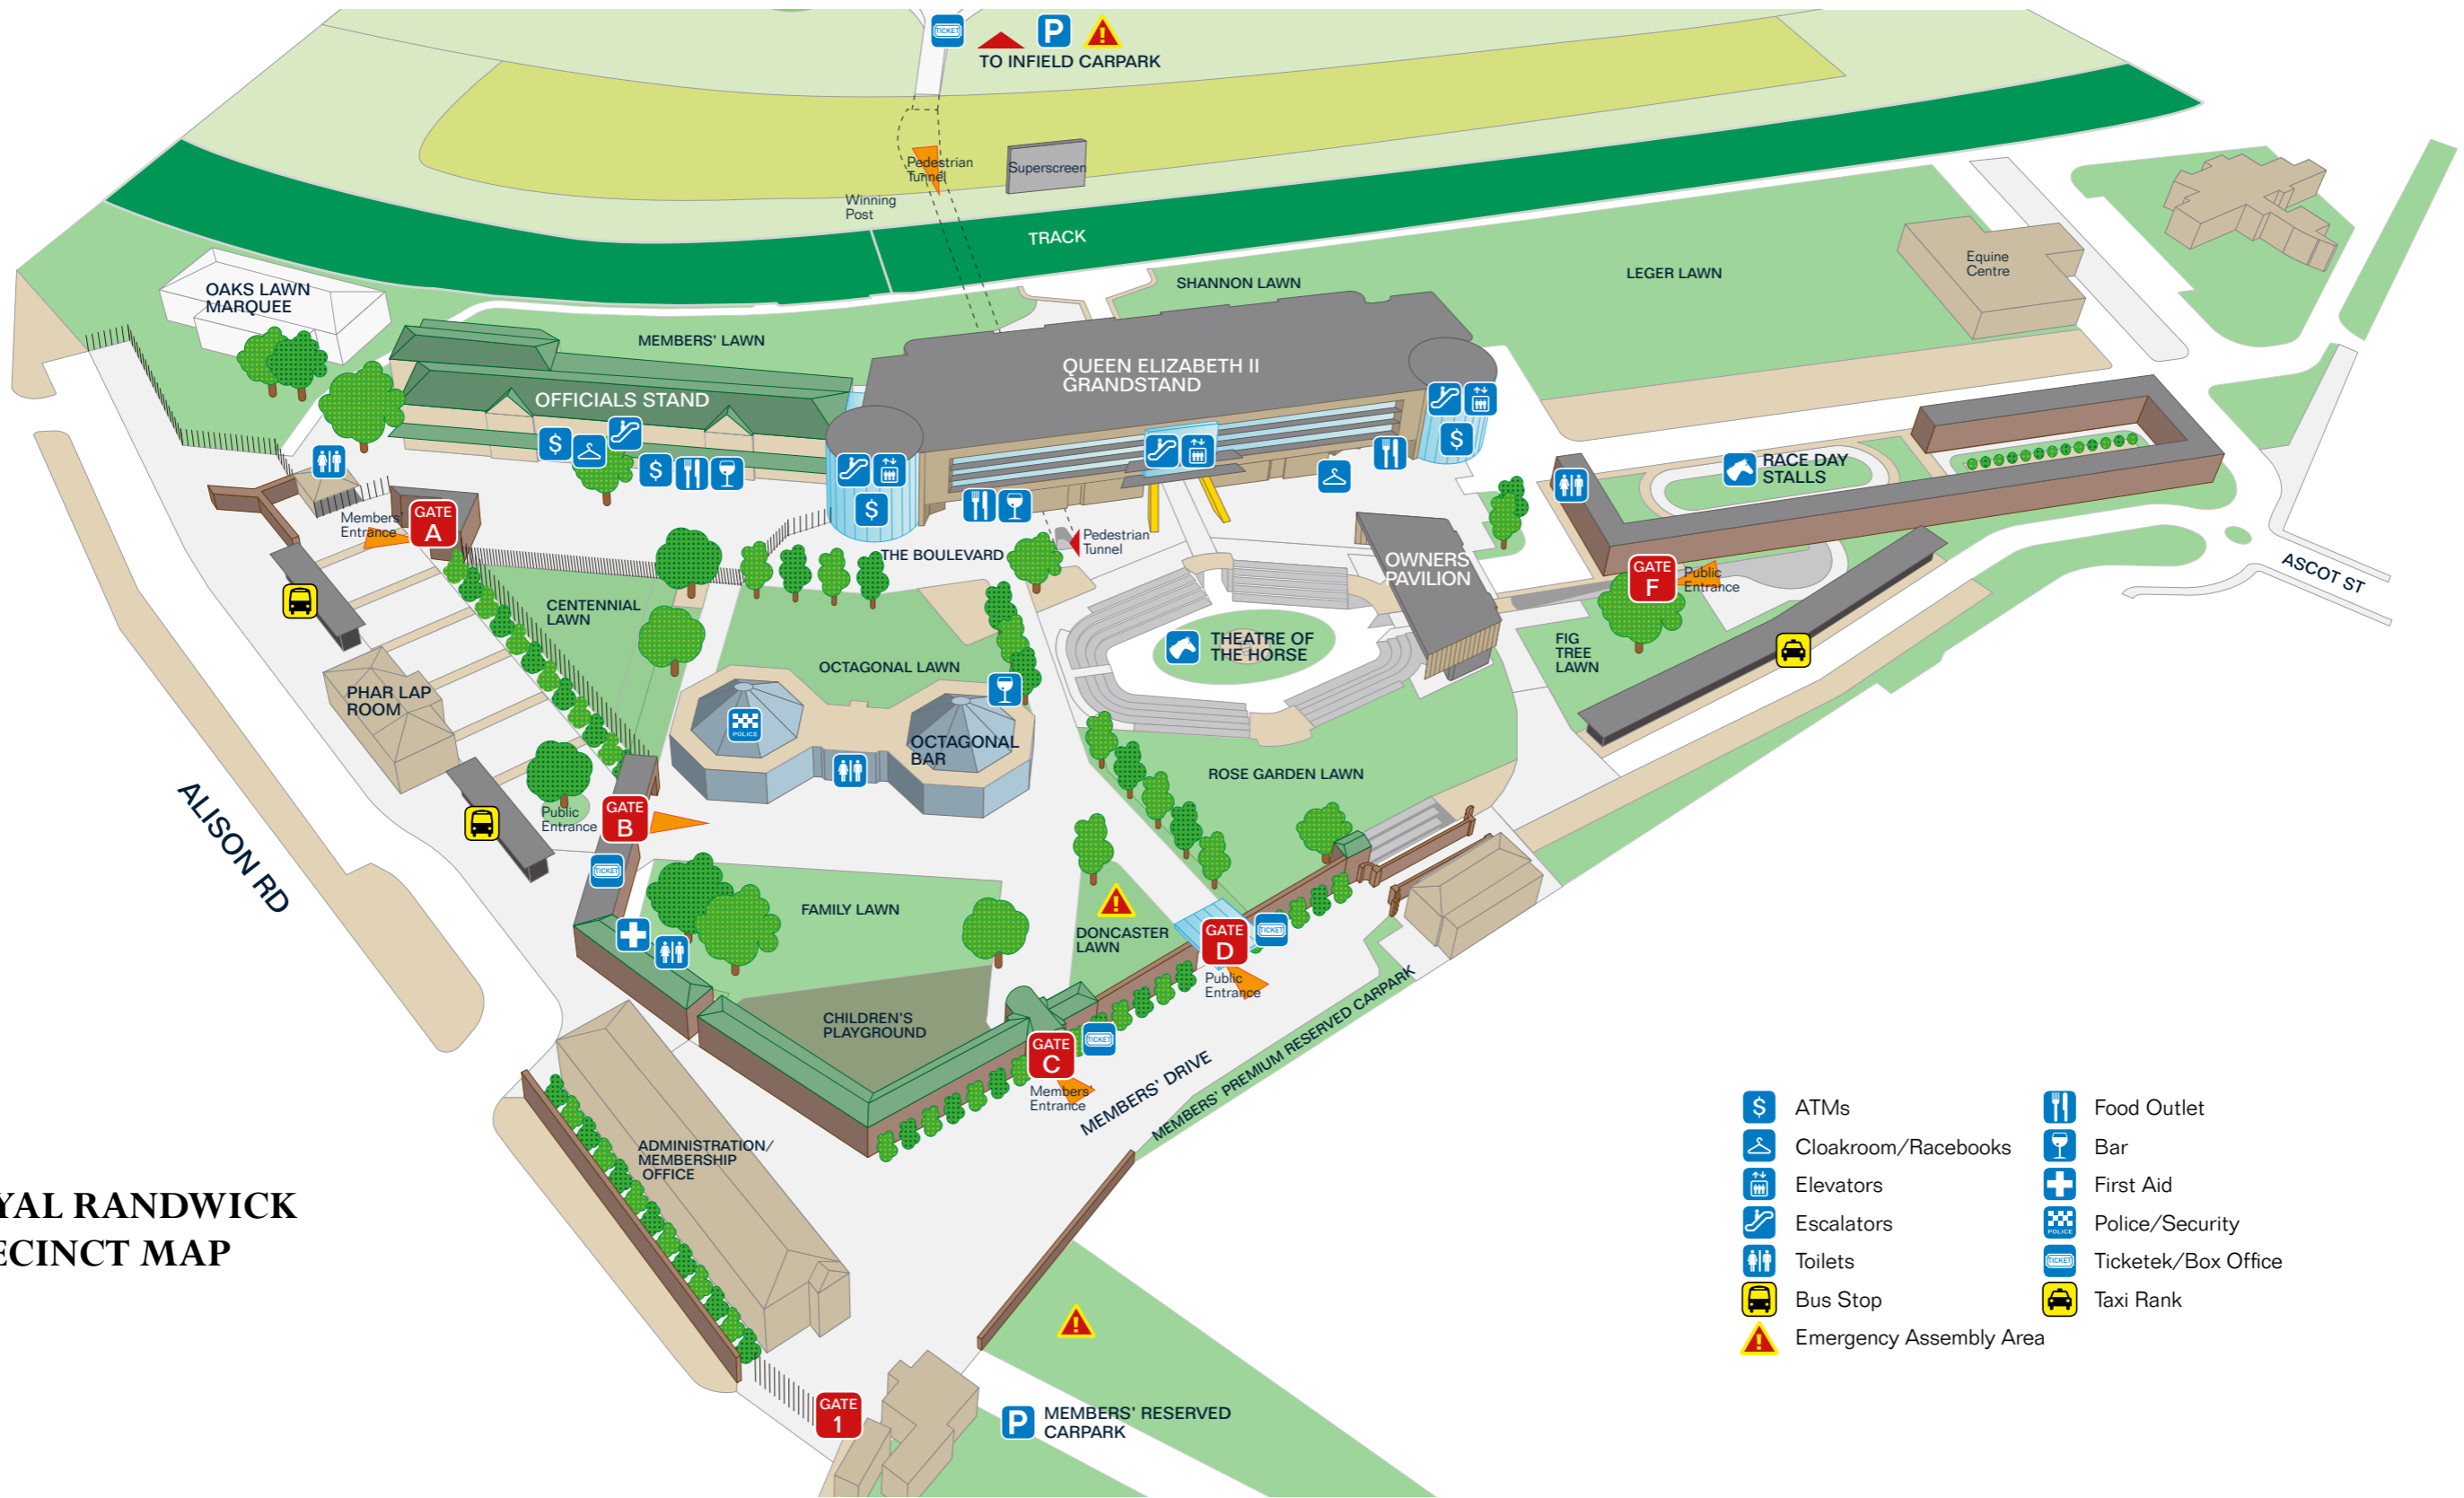

Royal Randwick Precinct Map

ROYAL RANDWICK PRECINCT MAP

- | | |
|-------------------------|---------------------|
| ATMs | Food Outlet |
| Cloakroom/Racebooks | Bar |
| Elevators | First Aid |
| Escalators | Police/Security |
| Toilets | Ticketek/Box Office |
| Bus Stop | Taxi Rank |
| Emergency Assembly Area | |